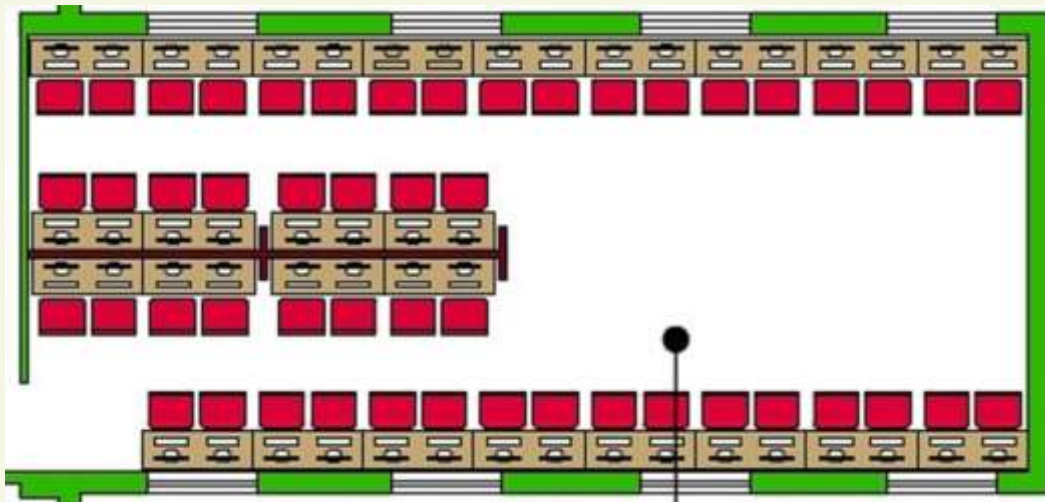

Hardware & Network Laboratory Layout

Digital Classroom Layout Capacity (42 Students)

PG  
Laboratory  
Layout  
(Capacity  
20  
Computer  
systems) →