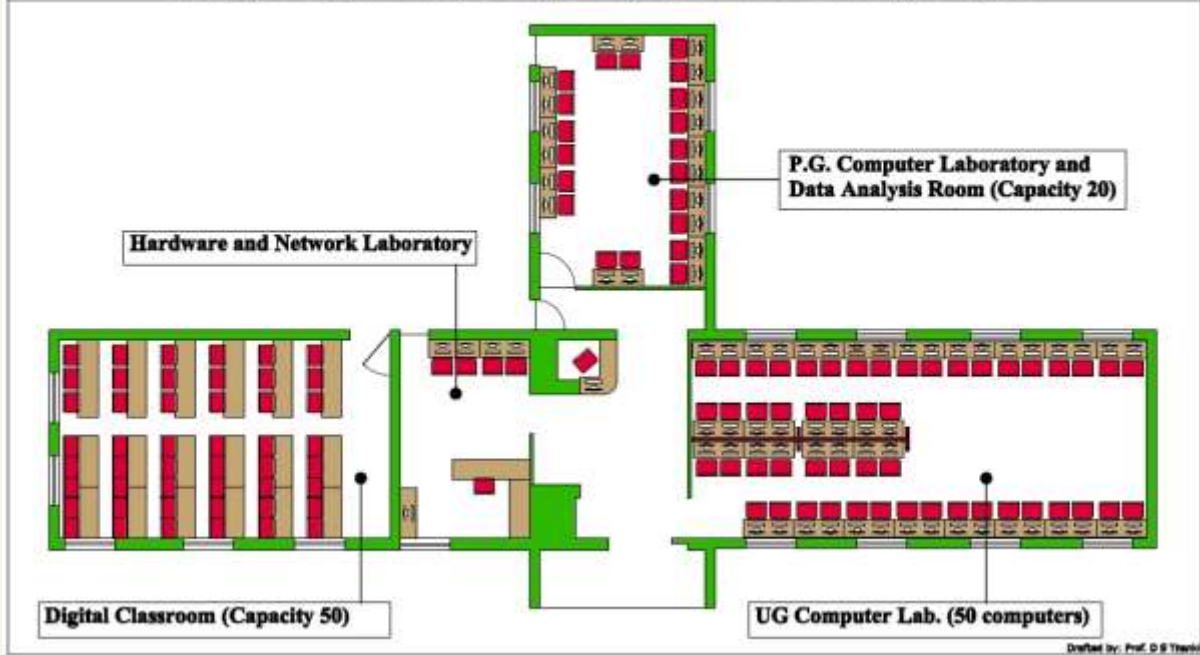

UG Laboratory Layout (Capacity 50 computer systems)

Hardware & Network Laboratory Layout

Computer Laboratory, Department Of Agricultural Statistics
College of Agriculture, Junagadh Agricultural University, Junagadh