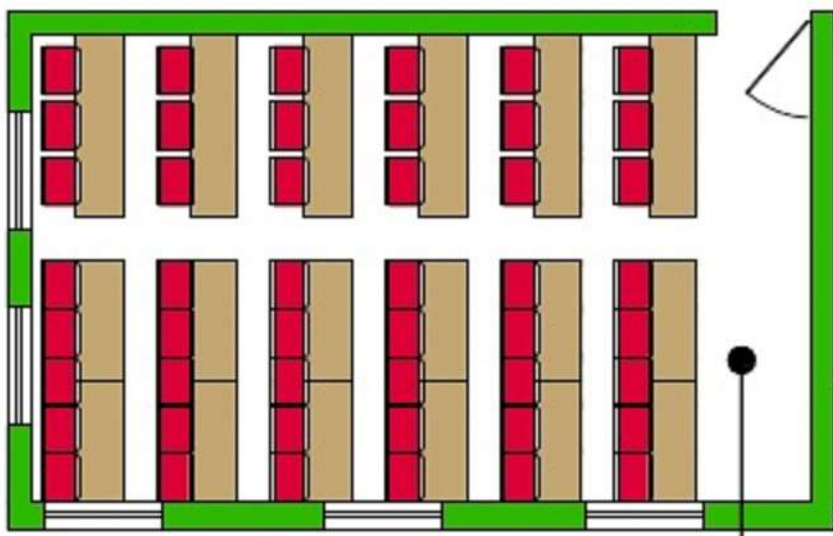

Hardware & Network Laboratory Layout

Digital Classroom Layout Capacity (42 Students)

PG  
Laboratory  
Layout  
(Capacity  
20  
Computer  
systems) →